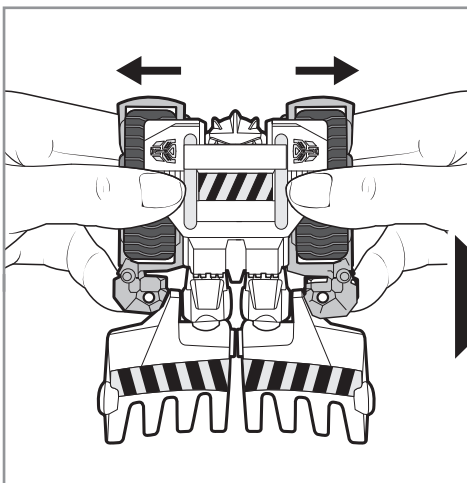

3-6

BOULDER THE
CONSTRUCTION-BOT

PLAYSKOOL
HEROES

WWW.PLAYSKOOLHEROES.COM